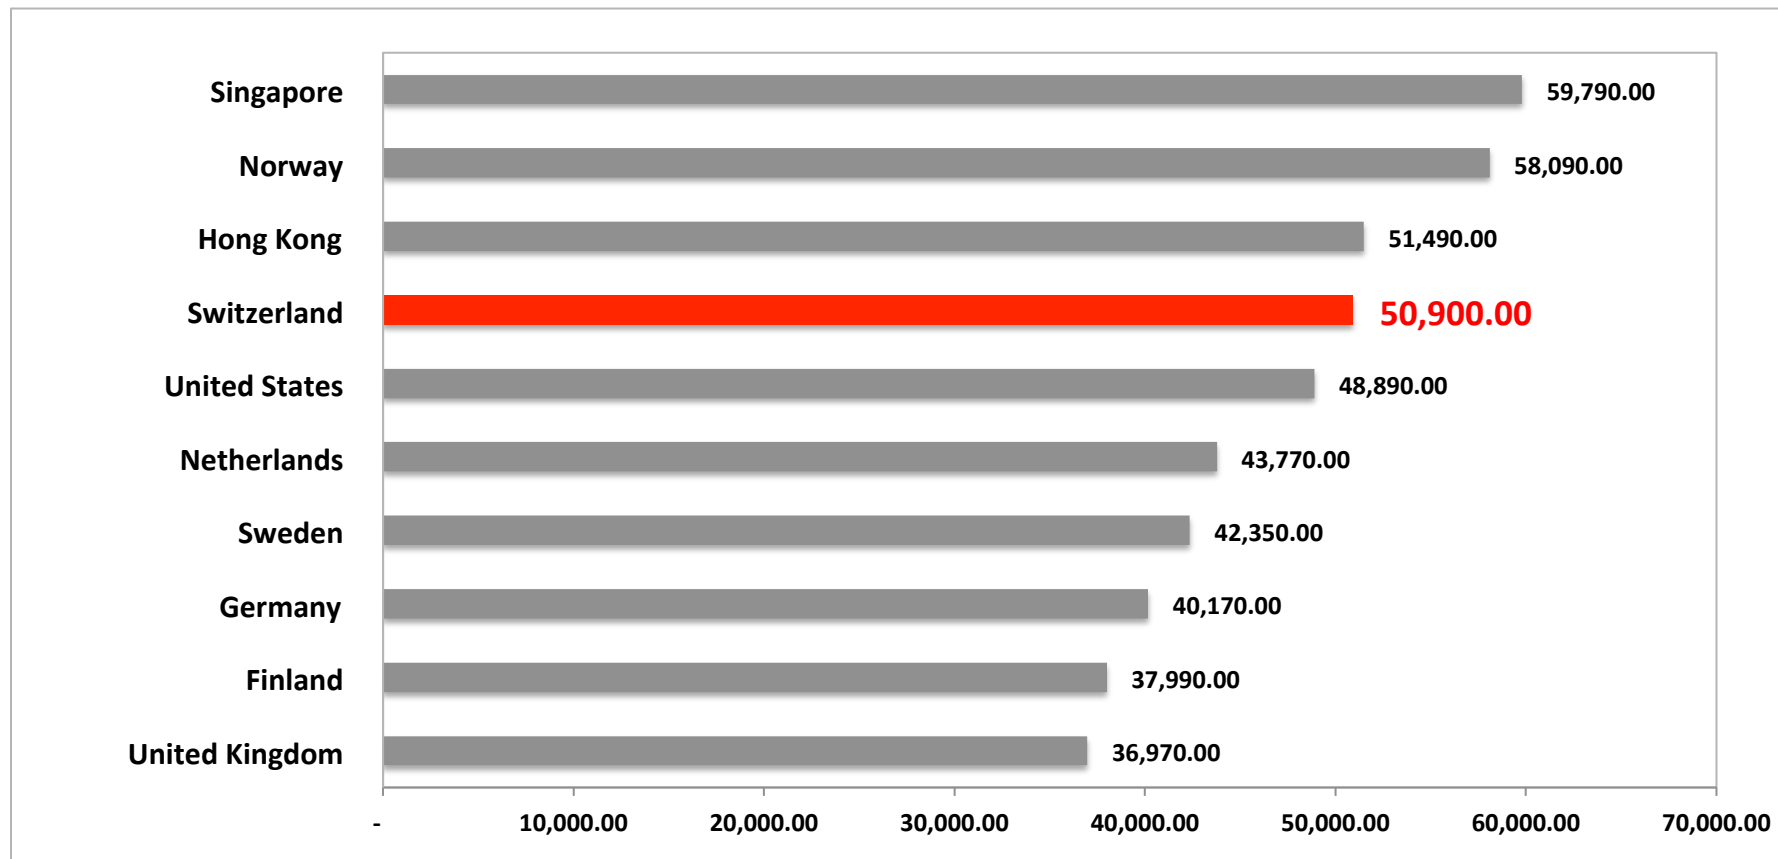

Gross National Income

GNI per capita per year (current international \$)

Data of the year 2011. Source:

World Bank, International Comparison Program database. Catalog Sources World Development Indicators.