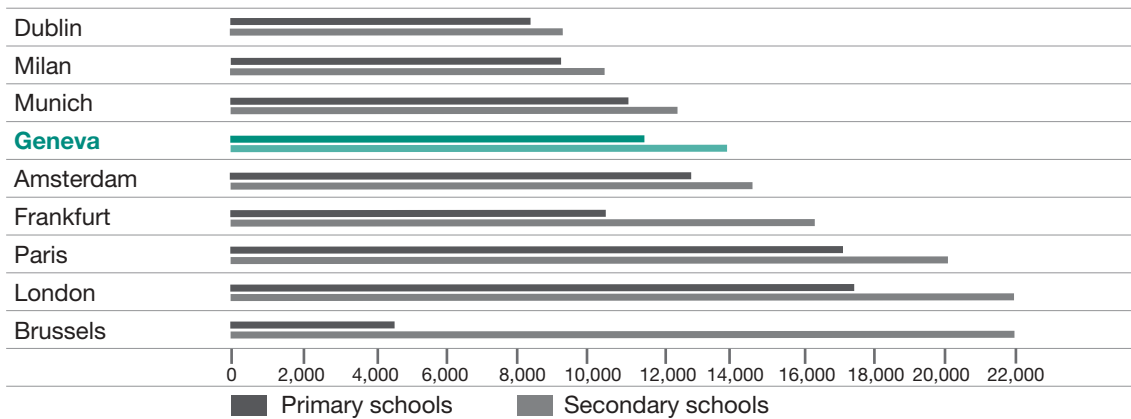

Education cost for private schools, international comparison

Average annual tuitions in private schools in USD (2002)

City	Primary schools			Secondary schools		
	English ¹	French	German	English ¹	French	German
Milan	8,365	2,850	3,644	9,281	2,850	3,644
Munich	9,160	2,068	-	10,440	2,068	-
Frankfurt	11,135	2,512	3,309	12,472	2,512	3,309
Geneva	11,530	6,486	5,946	13,804	6,486	5,946
Paris	12,868	3,073	4,619	14,576	3,073	4,619
Amsterdam	10,487	4,373	5,319	16,370	4,373	5,319
London	17,015	3,337	4,072	19,969	3,337	4,072
Brussels	17,327	2,702	2,766	21,878	2,140	4,097
Dublin	4,511	2,140	2,766	21,878	2,140	2,766

¹ average data computed on the basis of "International", "American" and "English" schools' tuitions

Education cost in the English speaking private schools (in USD)

Source: Source : Economic Promotion Geneva, International Comparisons 2003, based on :
Mercer Human Resource Consulting, Cost-of-Living Report – September 2002, Geneva, June 2003